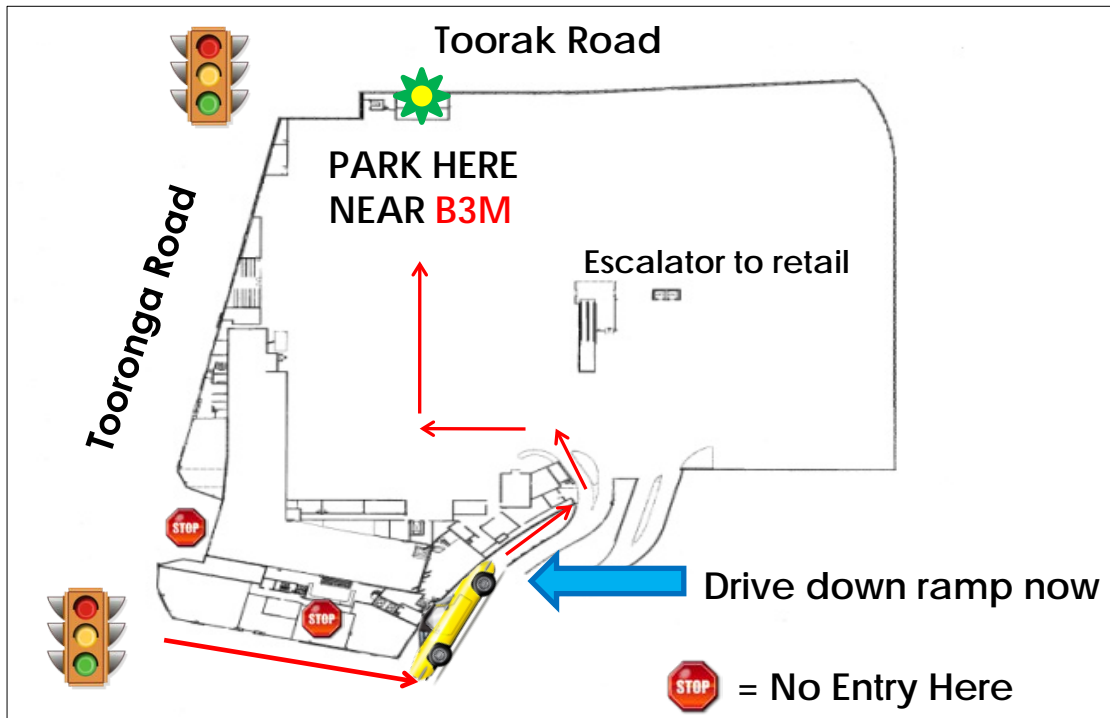

Dr Matthew C Speed
is now in the new Coles
complex at Tooronga Village

It is located on the corner of
Tooronga and Toorak Roads
in Glen Iris

The address is Suite 5,
762 Toorak Road, Glen Iris

Tel: 03 9822 4564

Suite 5 is on "Level 1" above
the Coles Supermarket

It is accessed via the lift on
street level (marked )

The same lift can also be
accessed from the Coles
carpark on "Level -3"
(marked  over page)

Lift = 

Dr Matthew C Speed
 Level 1, Suite 5
 762 Toorak Road
 Glen Iris
 Tel: 03 9822 4564

Floor plan of "Level 1" above Coles

Park near **B3M**
 A lift is located here 

View of Carpark "Level -3"

Floor Plan of Carpark on "Level -3" below Coles