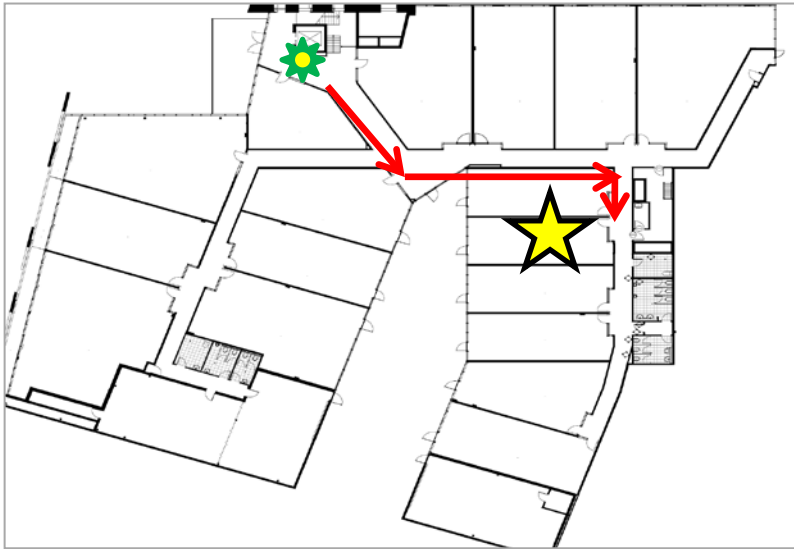

Dr Matthew C Speed
is now in the new Coles
complex at Tooronga Village

It is located on the corner of
Tooronga and Toorak Roads
in Glen Iris

The address is Suite 5,
762 Toorak Road, Glen Iris

Tel: 03 9822 4564

Suite 5 is on "Level 1" above
the Coles Supermarket

It is accessed via the lift on
street level (marked )

The same lift can also be
accessed from the Coles
carpark on "Level -3"
(marked  over page)

Lift = 

Dr Matthew C Speed
 Level 1, Suite 5
 762 Toorak Road
 Glen Iris
 Tel: 03 9822 4564

Floor plan of "Level 1" above Coles

Park near **B3M**
 A lift is located here 

View of Carpark "Level -3"

Floor Plan of Carpark on "Level -3" below Coles